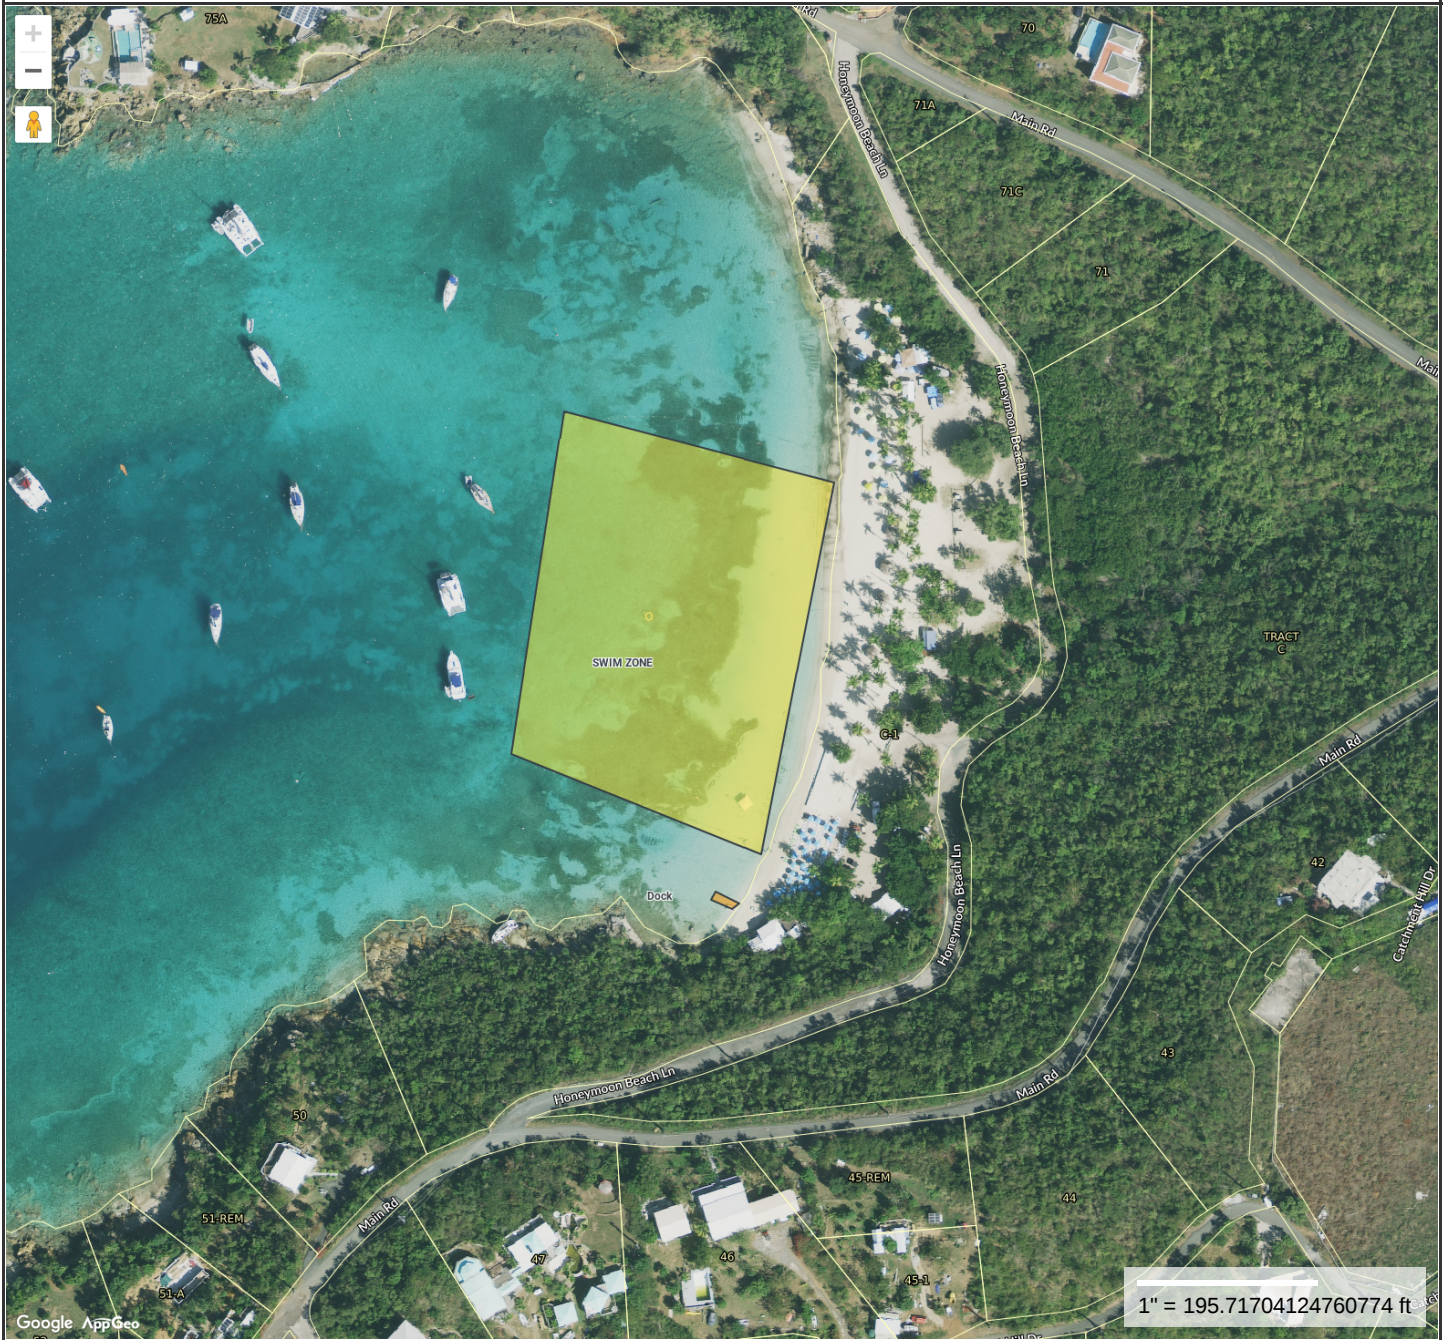

Beach Life LLC Floating Dock Approximate Location Map

**MAP FOR REFERENCE ONLY
NOT A LEGAL DOCUMENT**

US Virgin Islands makes no claims and no warranties, expressed or implied, concerning the validity or accuracy of the GIS data presented on this map.

Geometry updated 06/2023
Data updated 06/2023

Print map scale is approximate. Critical layout or measurement activities should not be done using this resource.