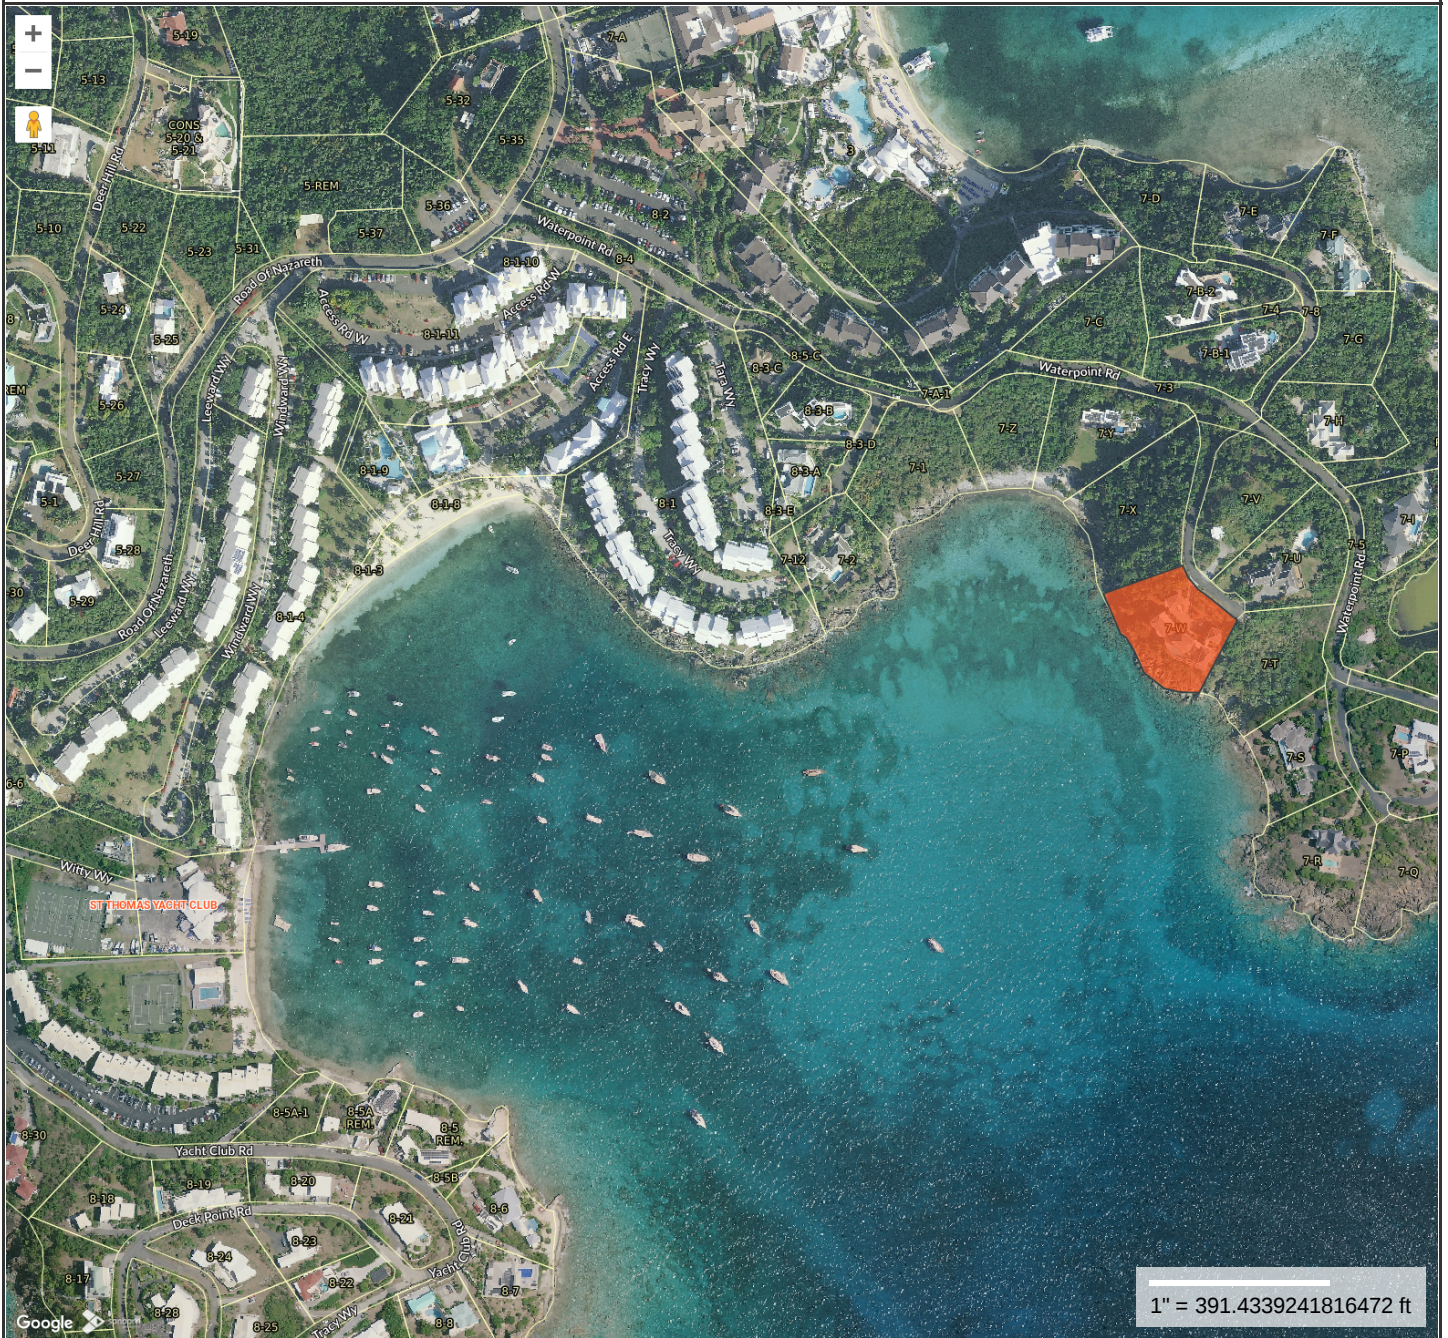

7W NAZARETH LOCATION

**MAP FOR REFERENCE ONLY
NOT A LEGAL DOCUMENT**

US Virgin Islands makes no claims and no warranties, expressed or implied, concerning the validity or accuracy of the GIS data presented on this map.

Geometry updated 09/2024
Data updated 09/2024

Print map scale is approximate. Critical layout or measurement activities should not be done using this resource.