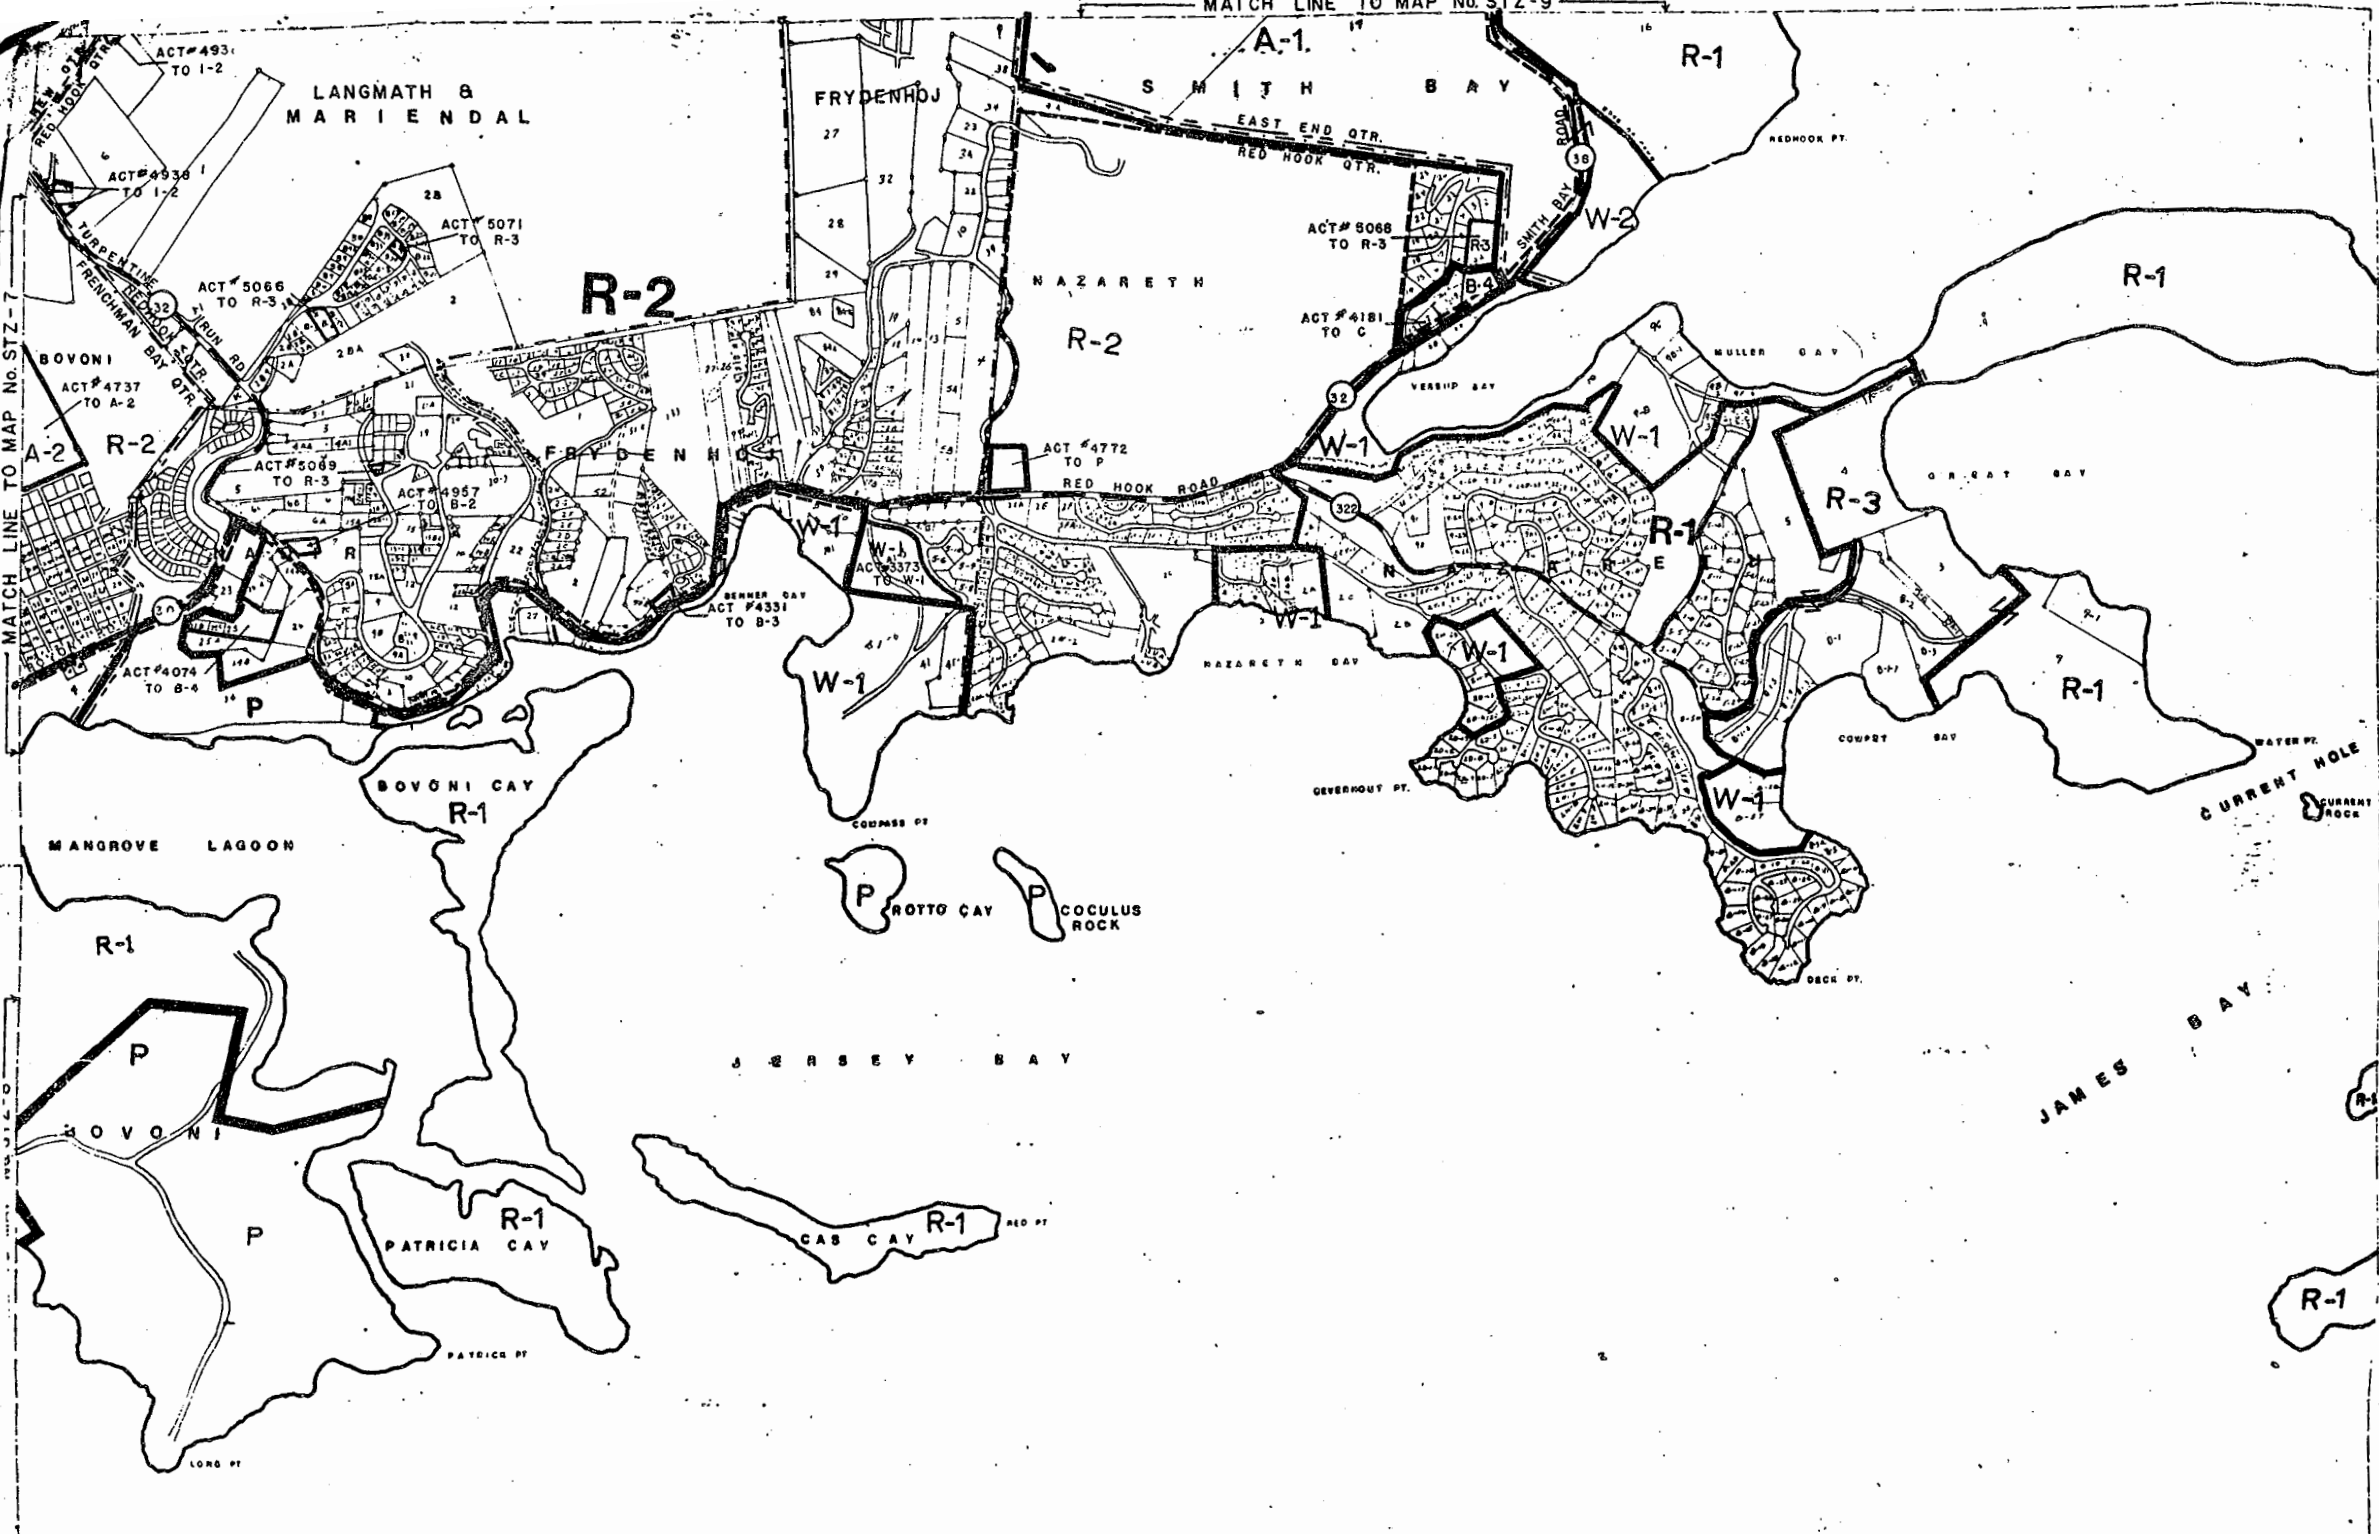

MATCH LINE TO MAP No. STZ-9

MATCH LINE TO MAP No. STZ-7

ST THOMA
OFFICIAL
ZONING M

AMENDMEN
COPY

MAP No. STZ-10

DATE APPRO
8-9-72

- ESTATE LINE - - - -
- QUARTER LINE - - - -
- ZONING DIST. BOUNDARY - - - -
- DIRT ROAD - - - -
- MAJOR ROUTES 0 - - - -
- ROUTE No. - - - -
- CZM BOUNDARY - - - -