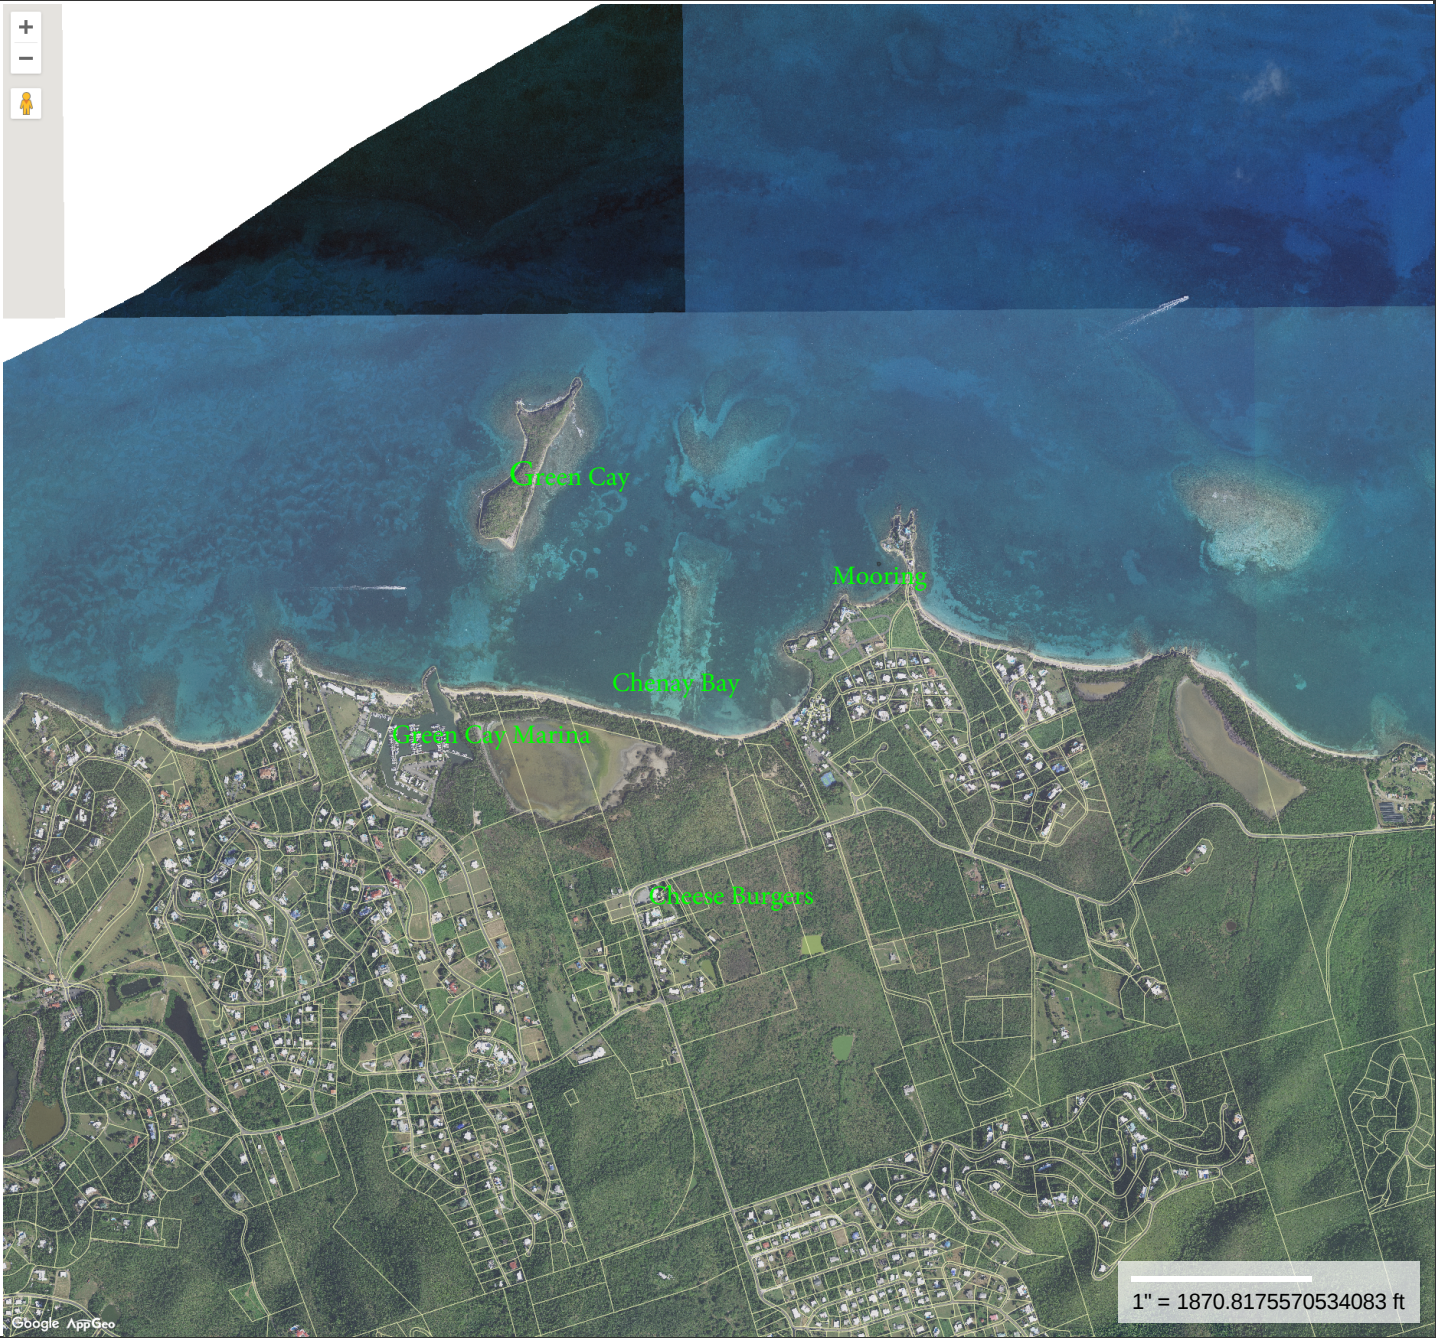

CZX-22-22W JOEL URETA SITE CONTEXT

MAP FOR REFERENCE ONLY NOT A LEGAL DOCUMENT

US Virgin Islands makes no claims and no warranties, expressed or implied, concerning the validity or accuracy of the GIS data presented on this map.

Geometry updated 02/2021
Data updated 03/2021

Print map scale is approximate. Critical layout or measurement activities should not be done using this resource.