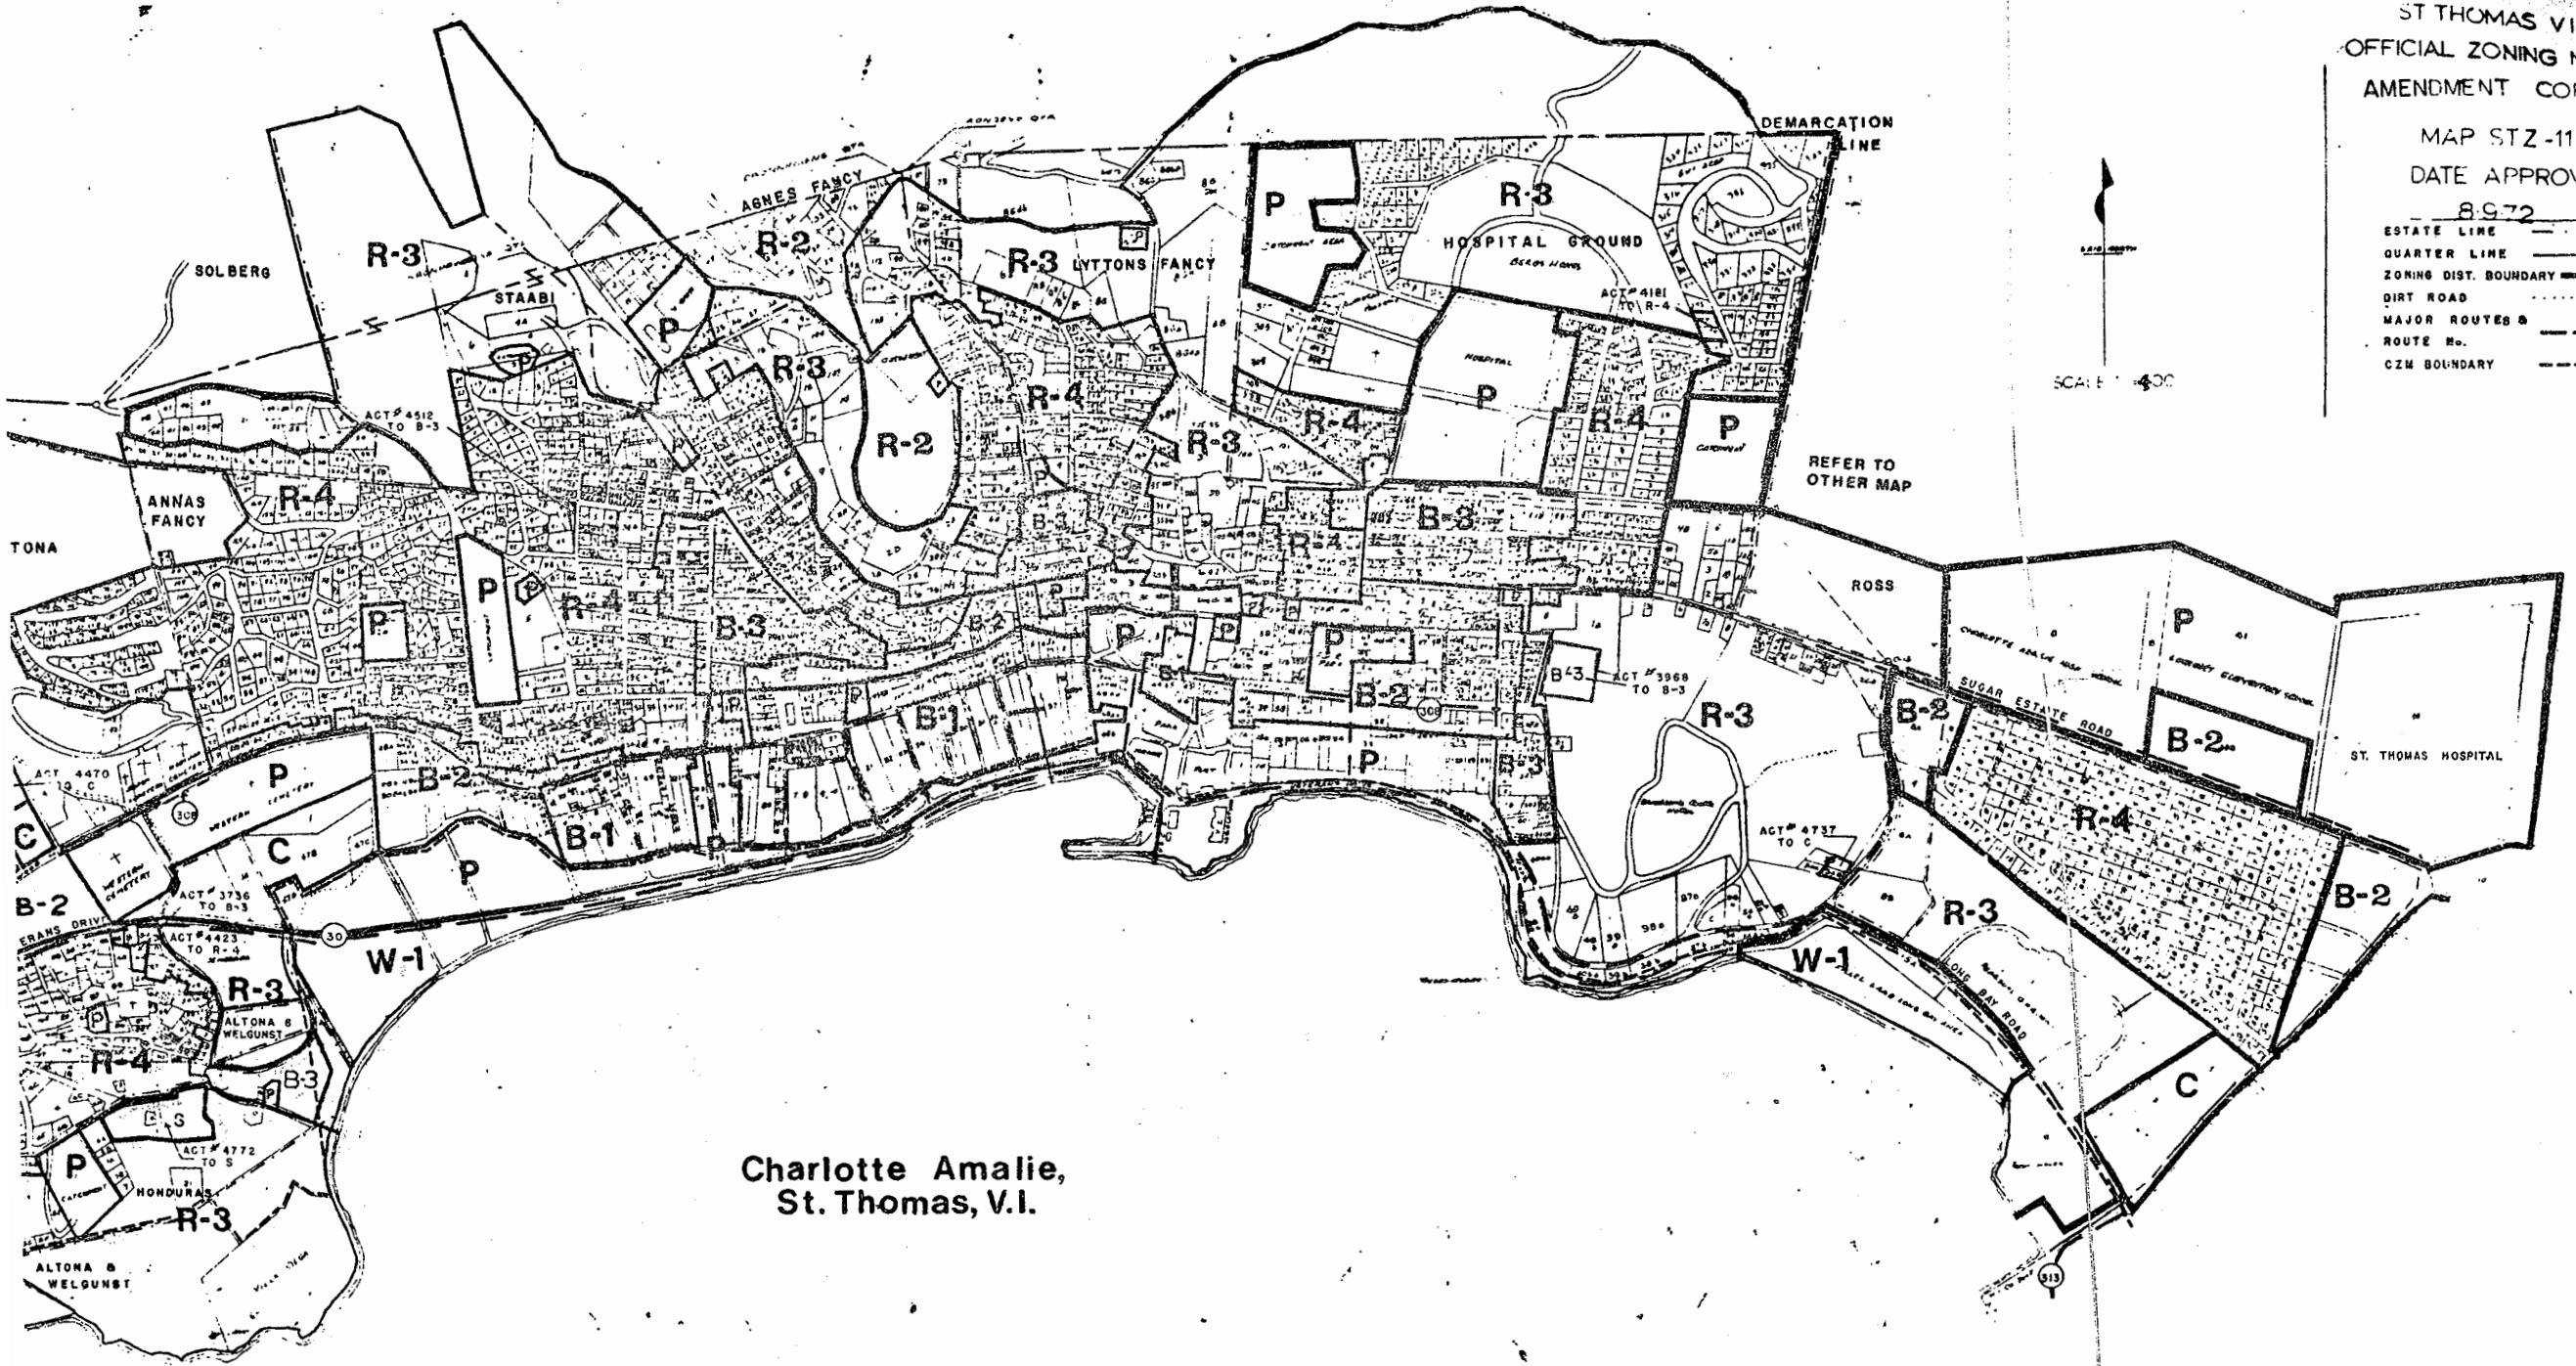

ST THOMAS VI
OFFICIAL ZONING N
AMENDMENT COP

MAP STZ-11
DATE APPROV

8-9-72

- ESTATE LINE
- QUARTER LINE
- ZONING DIST. BOUNDARY
- DIRT ROAD
- MAJOR ROUTES &
ROUTE No.
- CZM BOUNDARY

Charlotte Amalie,
St. Thomas, V.I.