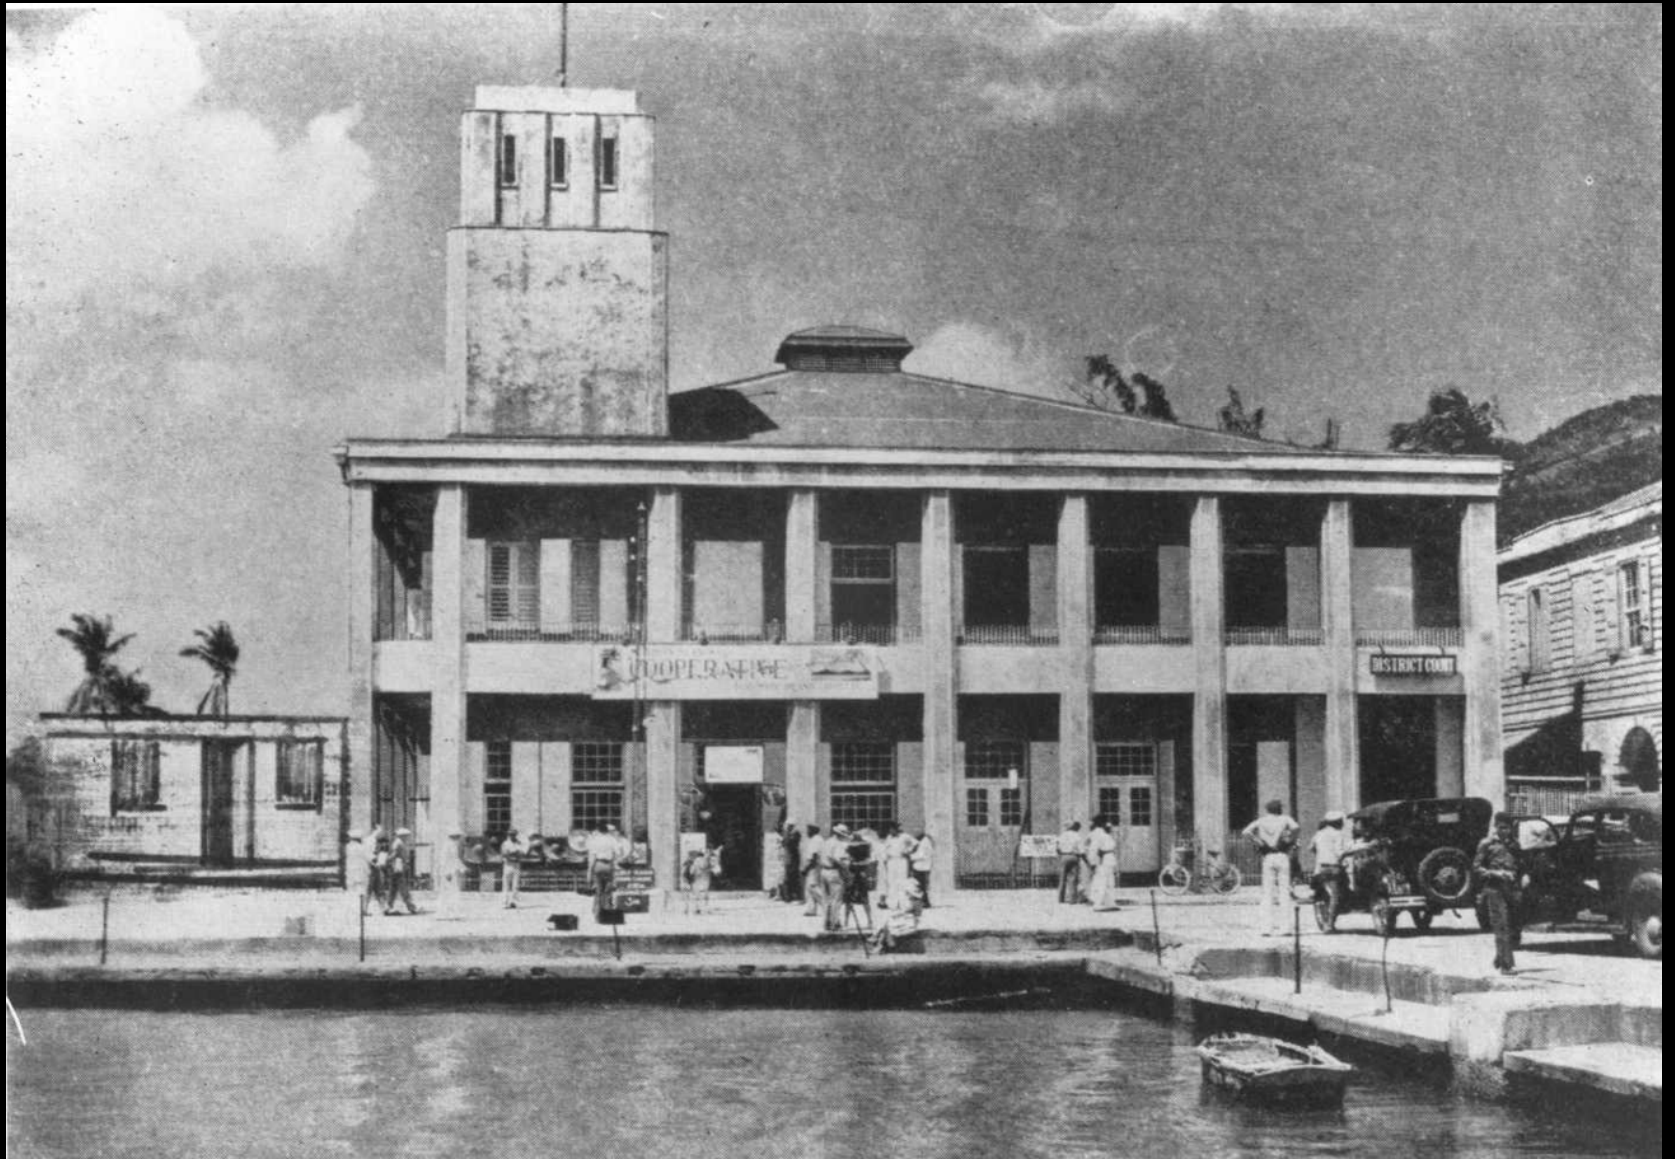

Lot 48B Norre Gade, Charlotte Amalie, St. Thomas