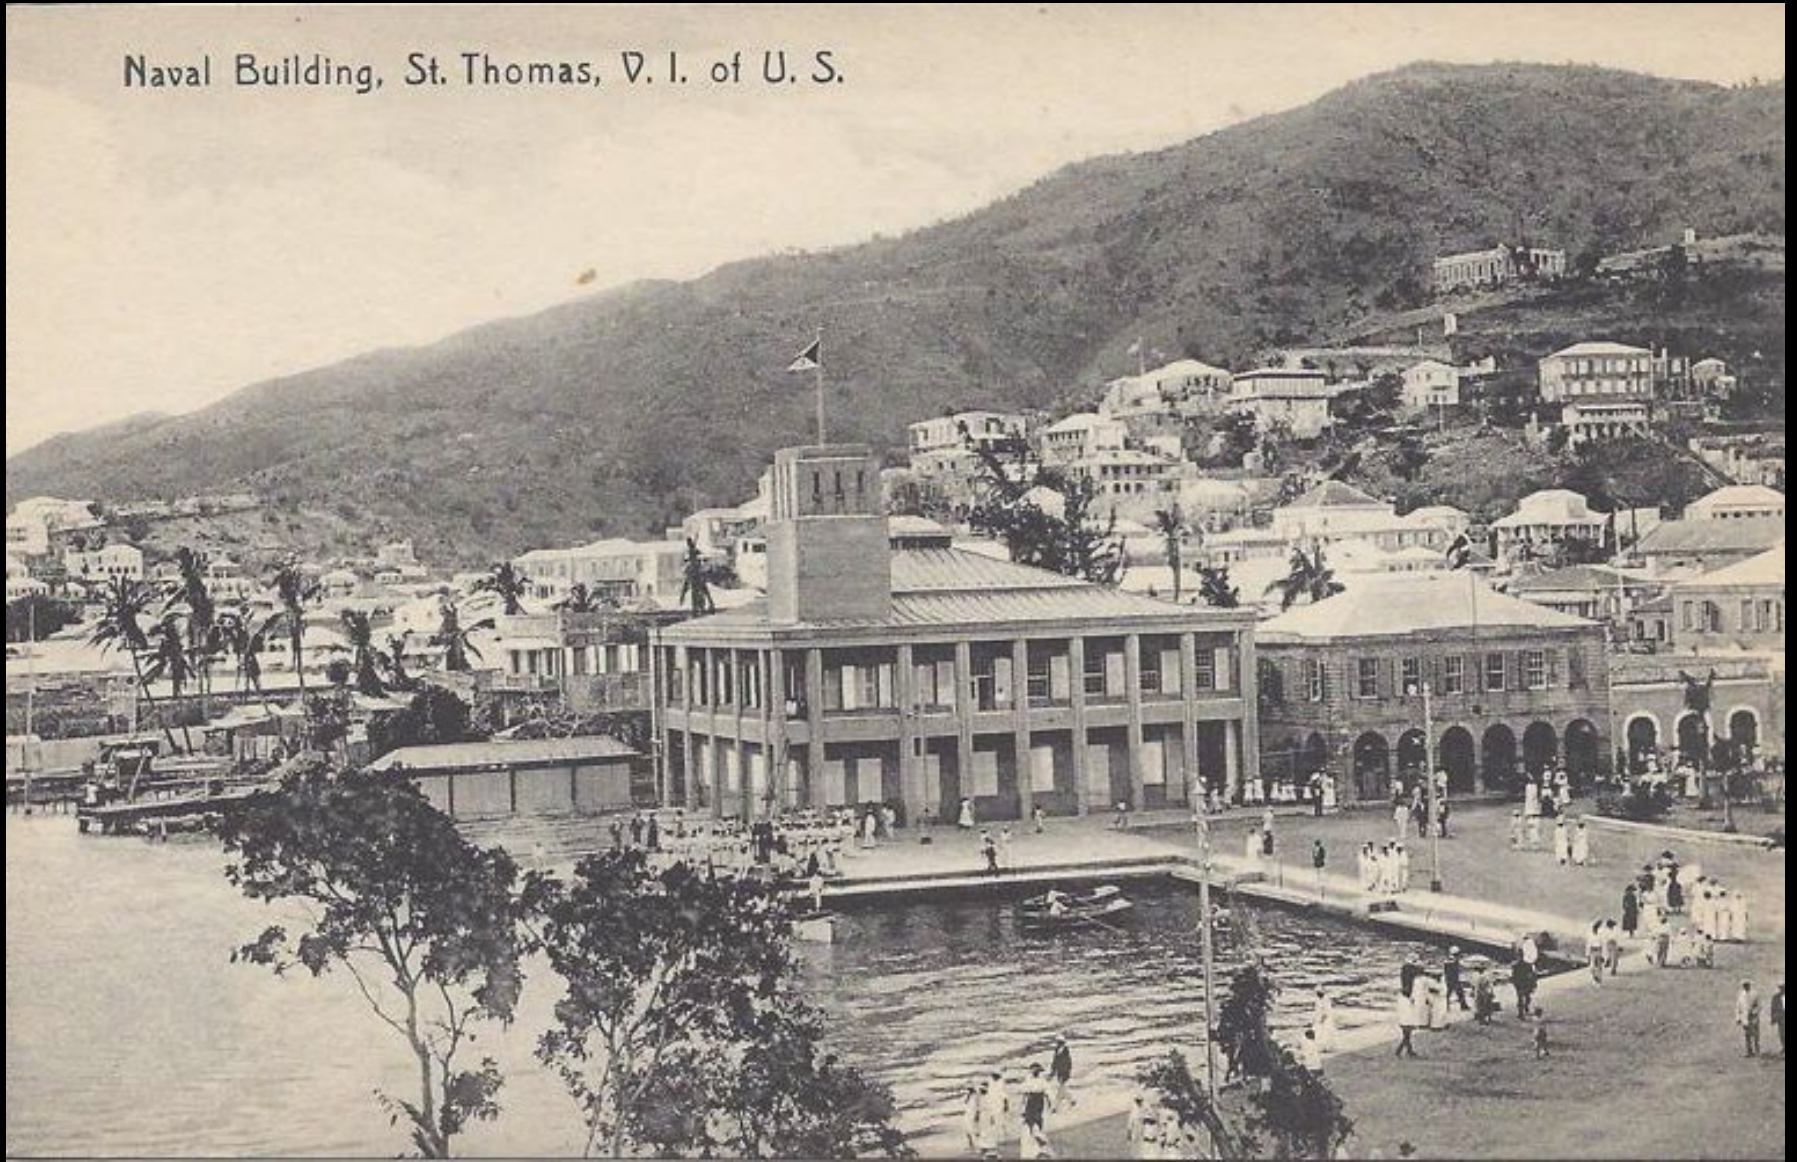

Lot 48B Norre Gade, Charlotte Amalie, St. Thomas

Lot 48B Norre Gade, Charlotte Amalie, St. Thomas

Lot 48B Norre Gade, Charlotte Amalie, St. Thomas

Naval Building, St. Thomas, V. I. of U. S.

Lot 48B Norre Gade, Charlotte Amalie, St. Thomas

Lot 48B Norre Gade, Charlotte Amalie, St. Thomas

Lot 48B Norre Gade, Charlotte Amalie, St. Thomas

Lot 48B Norre Gade, Charlotte Amalie, St. Thomas

Lot 48B Norre Gade, Charlotte Amalie, St. Thomas

Lot 48B Norre Gade, Charlotte Amalie, St. Thomas