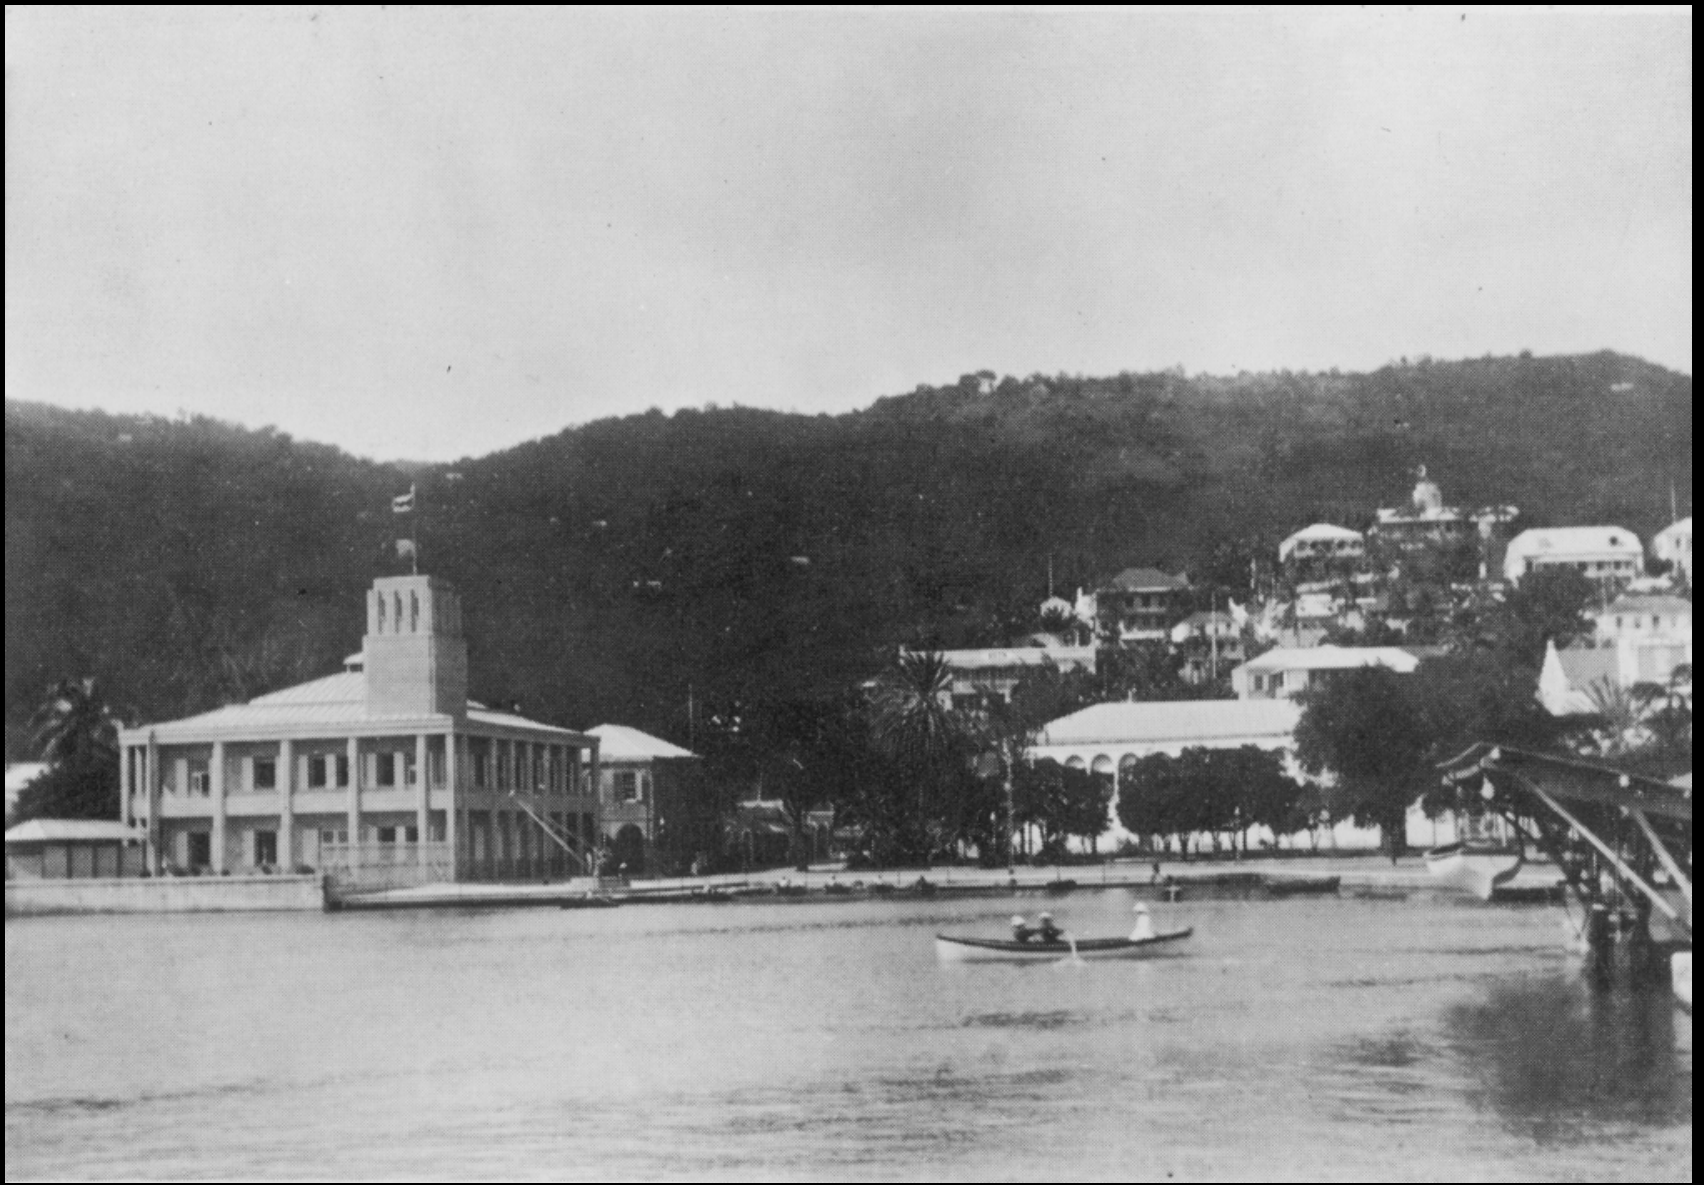

Lot 48B Norre Gade, Charlotte Amalie, St. Thomas

Lot 48B Norre Gade, Charlotte Amalie, St. Thomas